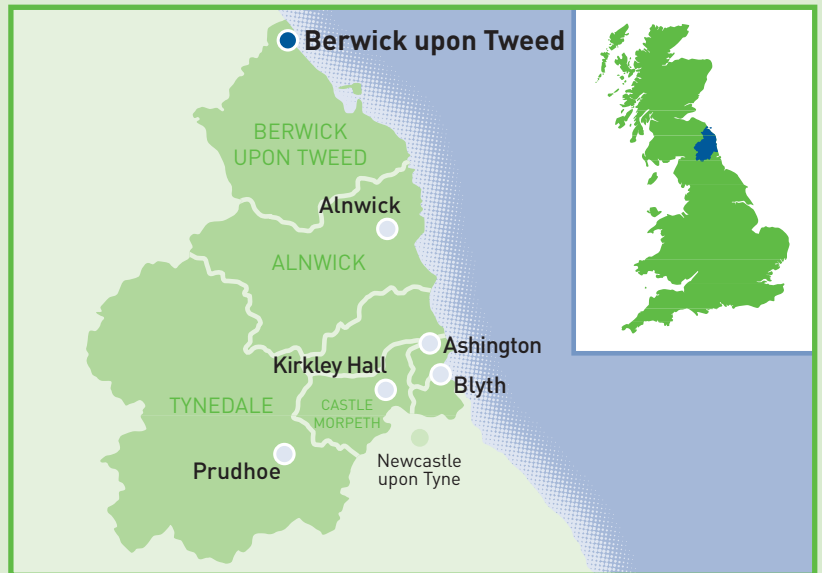

Northumberland College

Tel: 01289 302 446

Email: berwickcentre@northland.ac.uk

Web: www.northumberland.ac.uk

Berwick Centre

Adams Drive, Spittal
Berwick-upon-Tweed, TD15 2JB

Click below to plan your journey by:

- **Bus** There are services from across Northumberland and Tyneside to Berwick.
- **Rail** Berwick upon Tweed train station is within 2 miles of all three Berwick centres.
- **Air** The nearest airport is Newcastle International Airport. Berwick is about 62 miles away, accessible by taxi.

[Click here to plan your journey by car](#)